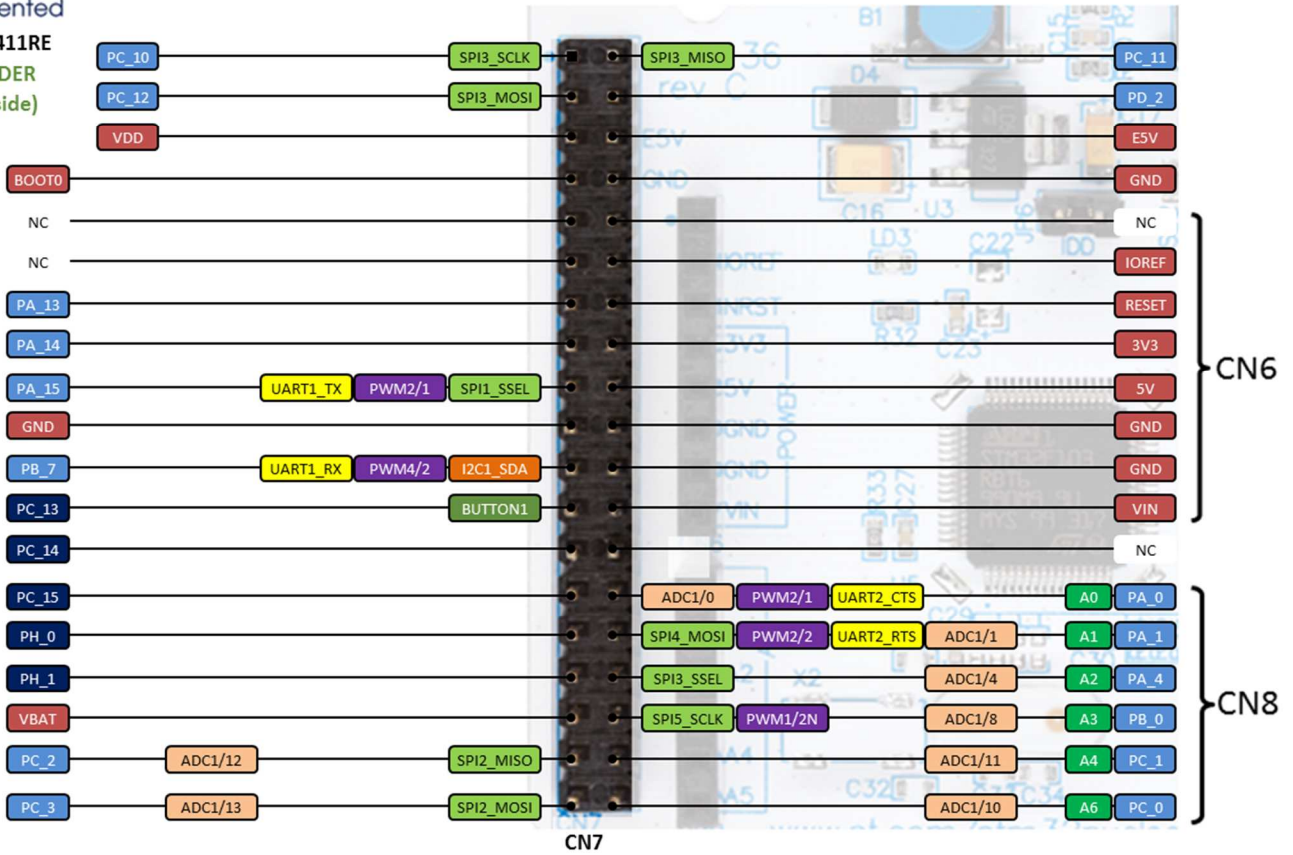

# Nucleo F411

life.augmented

NUCLEO-F411RE

CN7 HEADER

(top left side)

NUCLEO-F411RE

CN10 HEADER

(top right side)